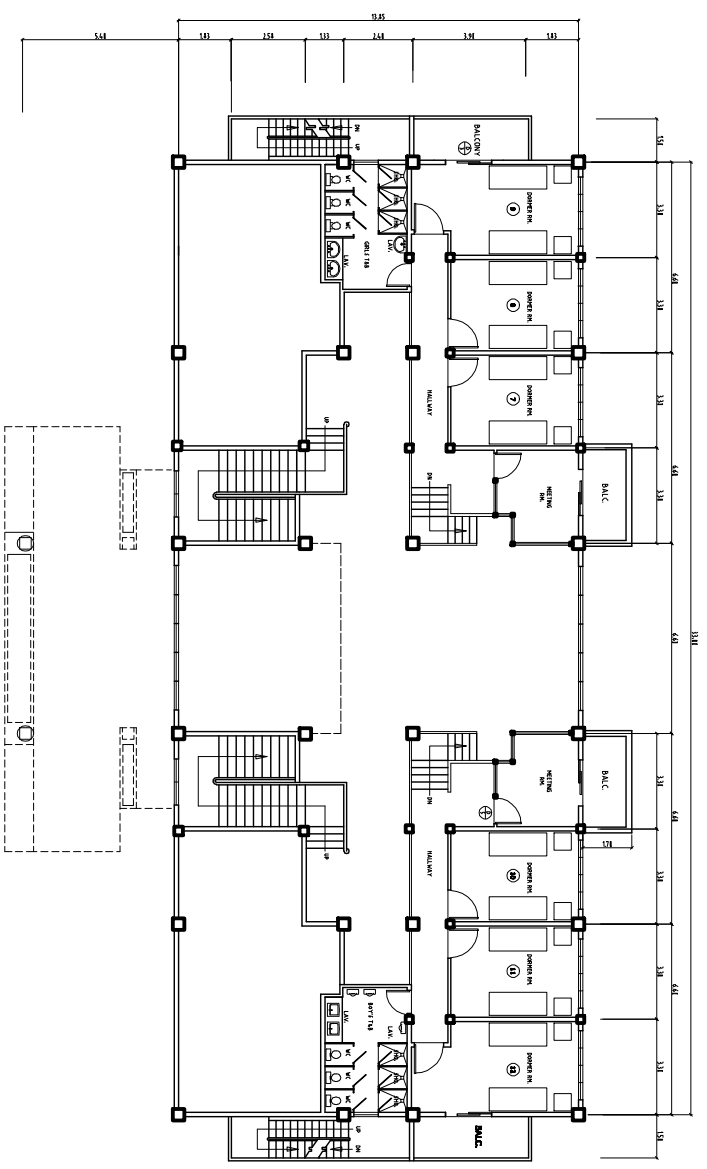

REPUBLIC OF THE PHILIPPINES
 DEPARTMENT OF SCIENCE AND TECHNOLOGY
 FILIPINE SCIENCE HIGH SCHOOL
 MANILA REGION CAMPUS
 NATIONAL SCIENCE CENTER, COMPOUND MANILA

PROJECT TITLE / LOCATION:
PROPOSED DORMITORY BUILDING - 2
 NATIONAL SCIENCE CENTER, COMPOUND MANILA

DRAWN BY:
ARCH. JOLITO S. TAN
 PROJECT ARCHITECT

APPROVED BY:
EDWARD C. ALVARADO
 CHIEF ENGINEER

SHEET CONTENT

SHEET NO.
AR - 03

MEZZANINE FLOOR PLAN
 SCALE 1:100
 N.T.S.